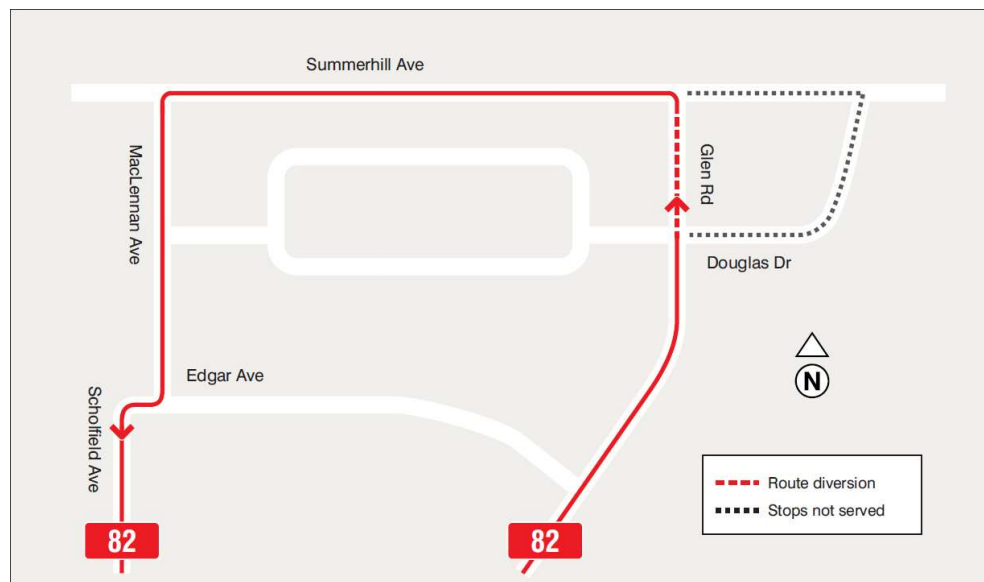

82 Rosedale Route Temporary Bus Diversion

Timeline: 6 a.m. July 6 to 6 a.m. July 18, 2020

*Content / timeline accurate at time of printing

What we are doing and why

The City of Toronto is undertaking curb, road and sidewalk rehabilitation in the area of Douglas Drive and Glen Road. As such, the TTC will be diverting the 82 Rosedale bus route off of Douglas Drive from 6 a.m. July 6, 2020 to 6 a.m. July 18, 2020.

TTC service (6 a.m. July 6, 2020 to 6 a.m. July 18, 2020)

Buses will be diverted as noted below. TTC buses will be able to resume normal operations on Douglas Drive by 6 a.m. Saturday, July 18, or sooner, if safe access becomes available.

82 Rosedale bus route

- The 82 Rosedale will travel north on Glen Road to Summerhill Avenue, where it will turn west on to its regular route. Douglas Drive will not be served.

Thank you for your patience during this temporary diversion to accommodate work by the City of Toronto.

For further information

Arno van Dijk, Construction Liaison Officer, 416-434-0759, arno.vandijk@ttc.ca

Routes/Schedules/Fares: 416-393-4636

Customer Service: 416-393-3030 (daily 7 a.m. to 10 p.m.)

TTY Line: 416-481-2523 (daily 8 a.m. to 5 p.m., closed holidays)